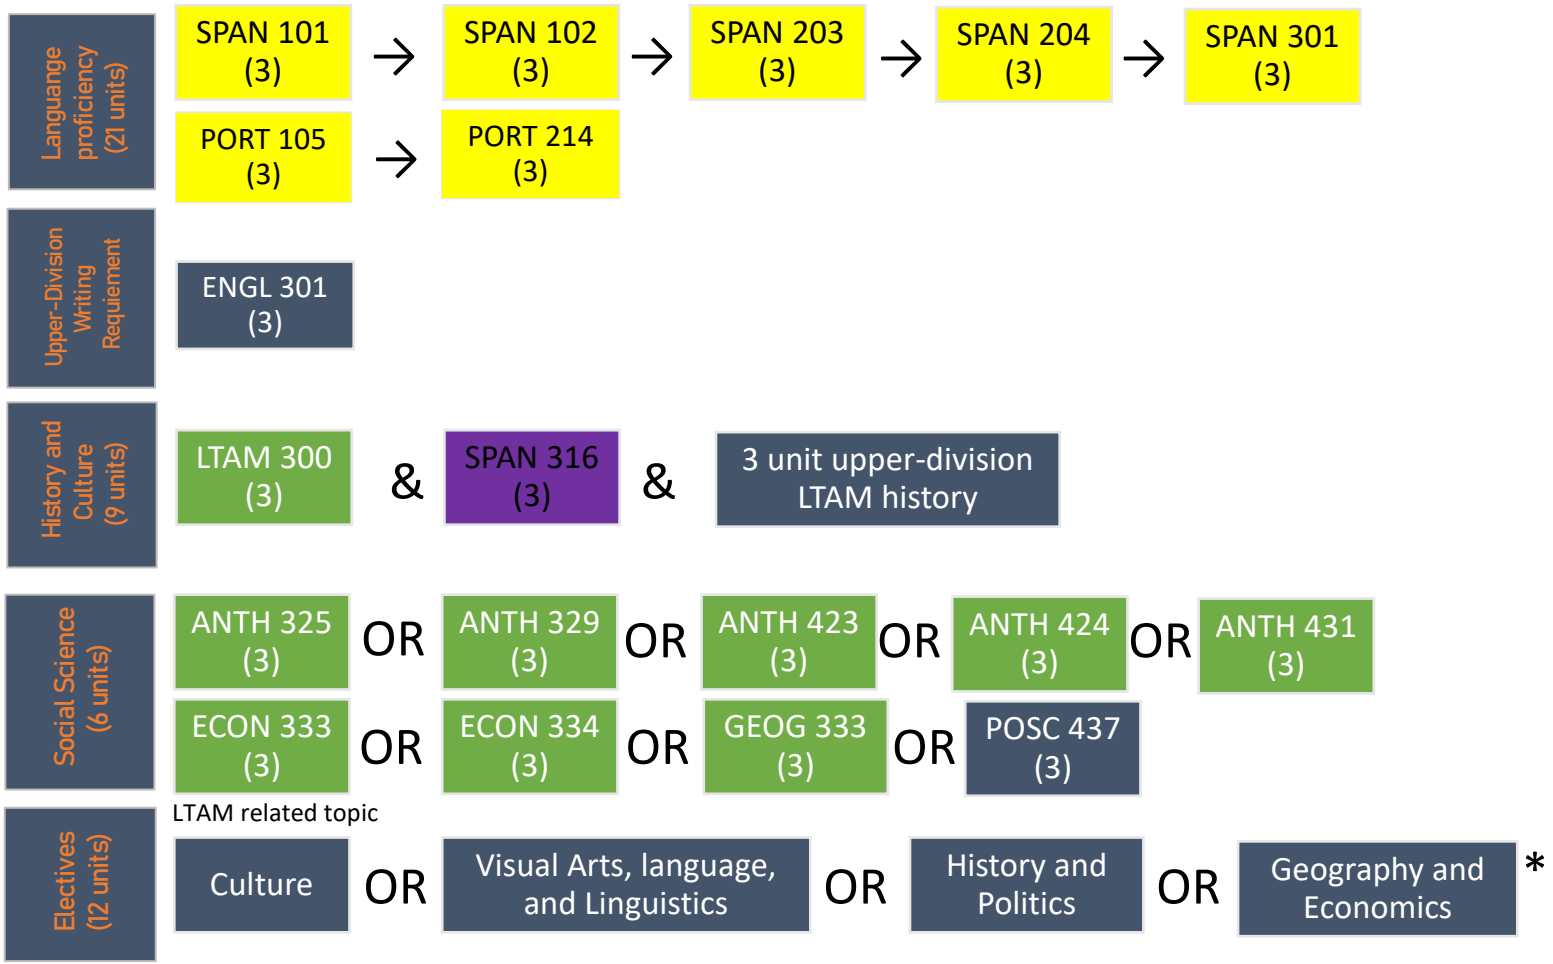

LATIN AMERICAN STUDIES MAJOR - NO SPANISH BACKGROUND

*Please see below for a list of specific courses under each category. Preferably taking courses under one category however there is flexibility if the courses you want to take is not offered or does not fit your schedule.

Color --> GE: C=Yellow D=Green Z= Purple
 If a course complies with no GEs, the box color will be navy blue
 If a course complies with 2 (two) GEs, it will have two colors

LATIN AMERICAN STUDIES MAJOR - NO SPANISH BACKGROUND

Choose 4 of any of the courses below for the required 12 units for Electives

Culture	ANTH 325 (3)	ANTH 329 (3)	ANTH 423 (3)	ANTH 424 (3)	ANTH 431 (3)	SPAN 316 (3)	SPAN 326 (3)	RLST 367 (3)
	CHIC 302 (3)	CHIC 303 (3)	CHIC 340 (3)	CHIC 350 (3)	CHIC 353 (3)	CHIC 367 (3)	LTAM 350 (3)	LTAM 399 (3) *
Visual Arts, Language, and Linguistics	ART 459 (3)	ART 462 (3)	ART 485T (3)	CHIC 304 (3)	CHIC 330 (3)	CHIC 333 (3)	CHIC 336 (3)	
	SPAN 440 (3)	SPAN 441 (3)	SPAN 466 (3)	SPAN 467 (3)	SPAN 468 (3)	SPAN 485T (3)	LTAM 399 (3) *	
History and Politics	HIST 350 (3)	HIST 449A (3)	HIST 449B (3)	HIST 451A (3)	HIST 451B (3)	HIST 451C (3)	HIST 452 (3)	
	HIST 453A (3)	HIST 453B (3)	POSC 437 (3)	LTAM 399 (3) *				
Geography and Economics	ECON 333 (3)	ECON 334 (3)	GEOG 333 (3)	E GEOG 373 (3)	GEOG 432 (3)	LTAM 399 (3) *		
	LTAM related topic							

* may be added as an option to any of the above areas of study according to course content